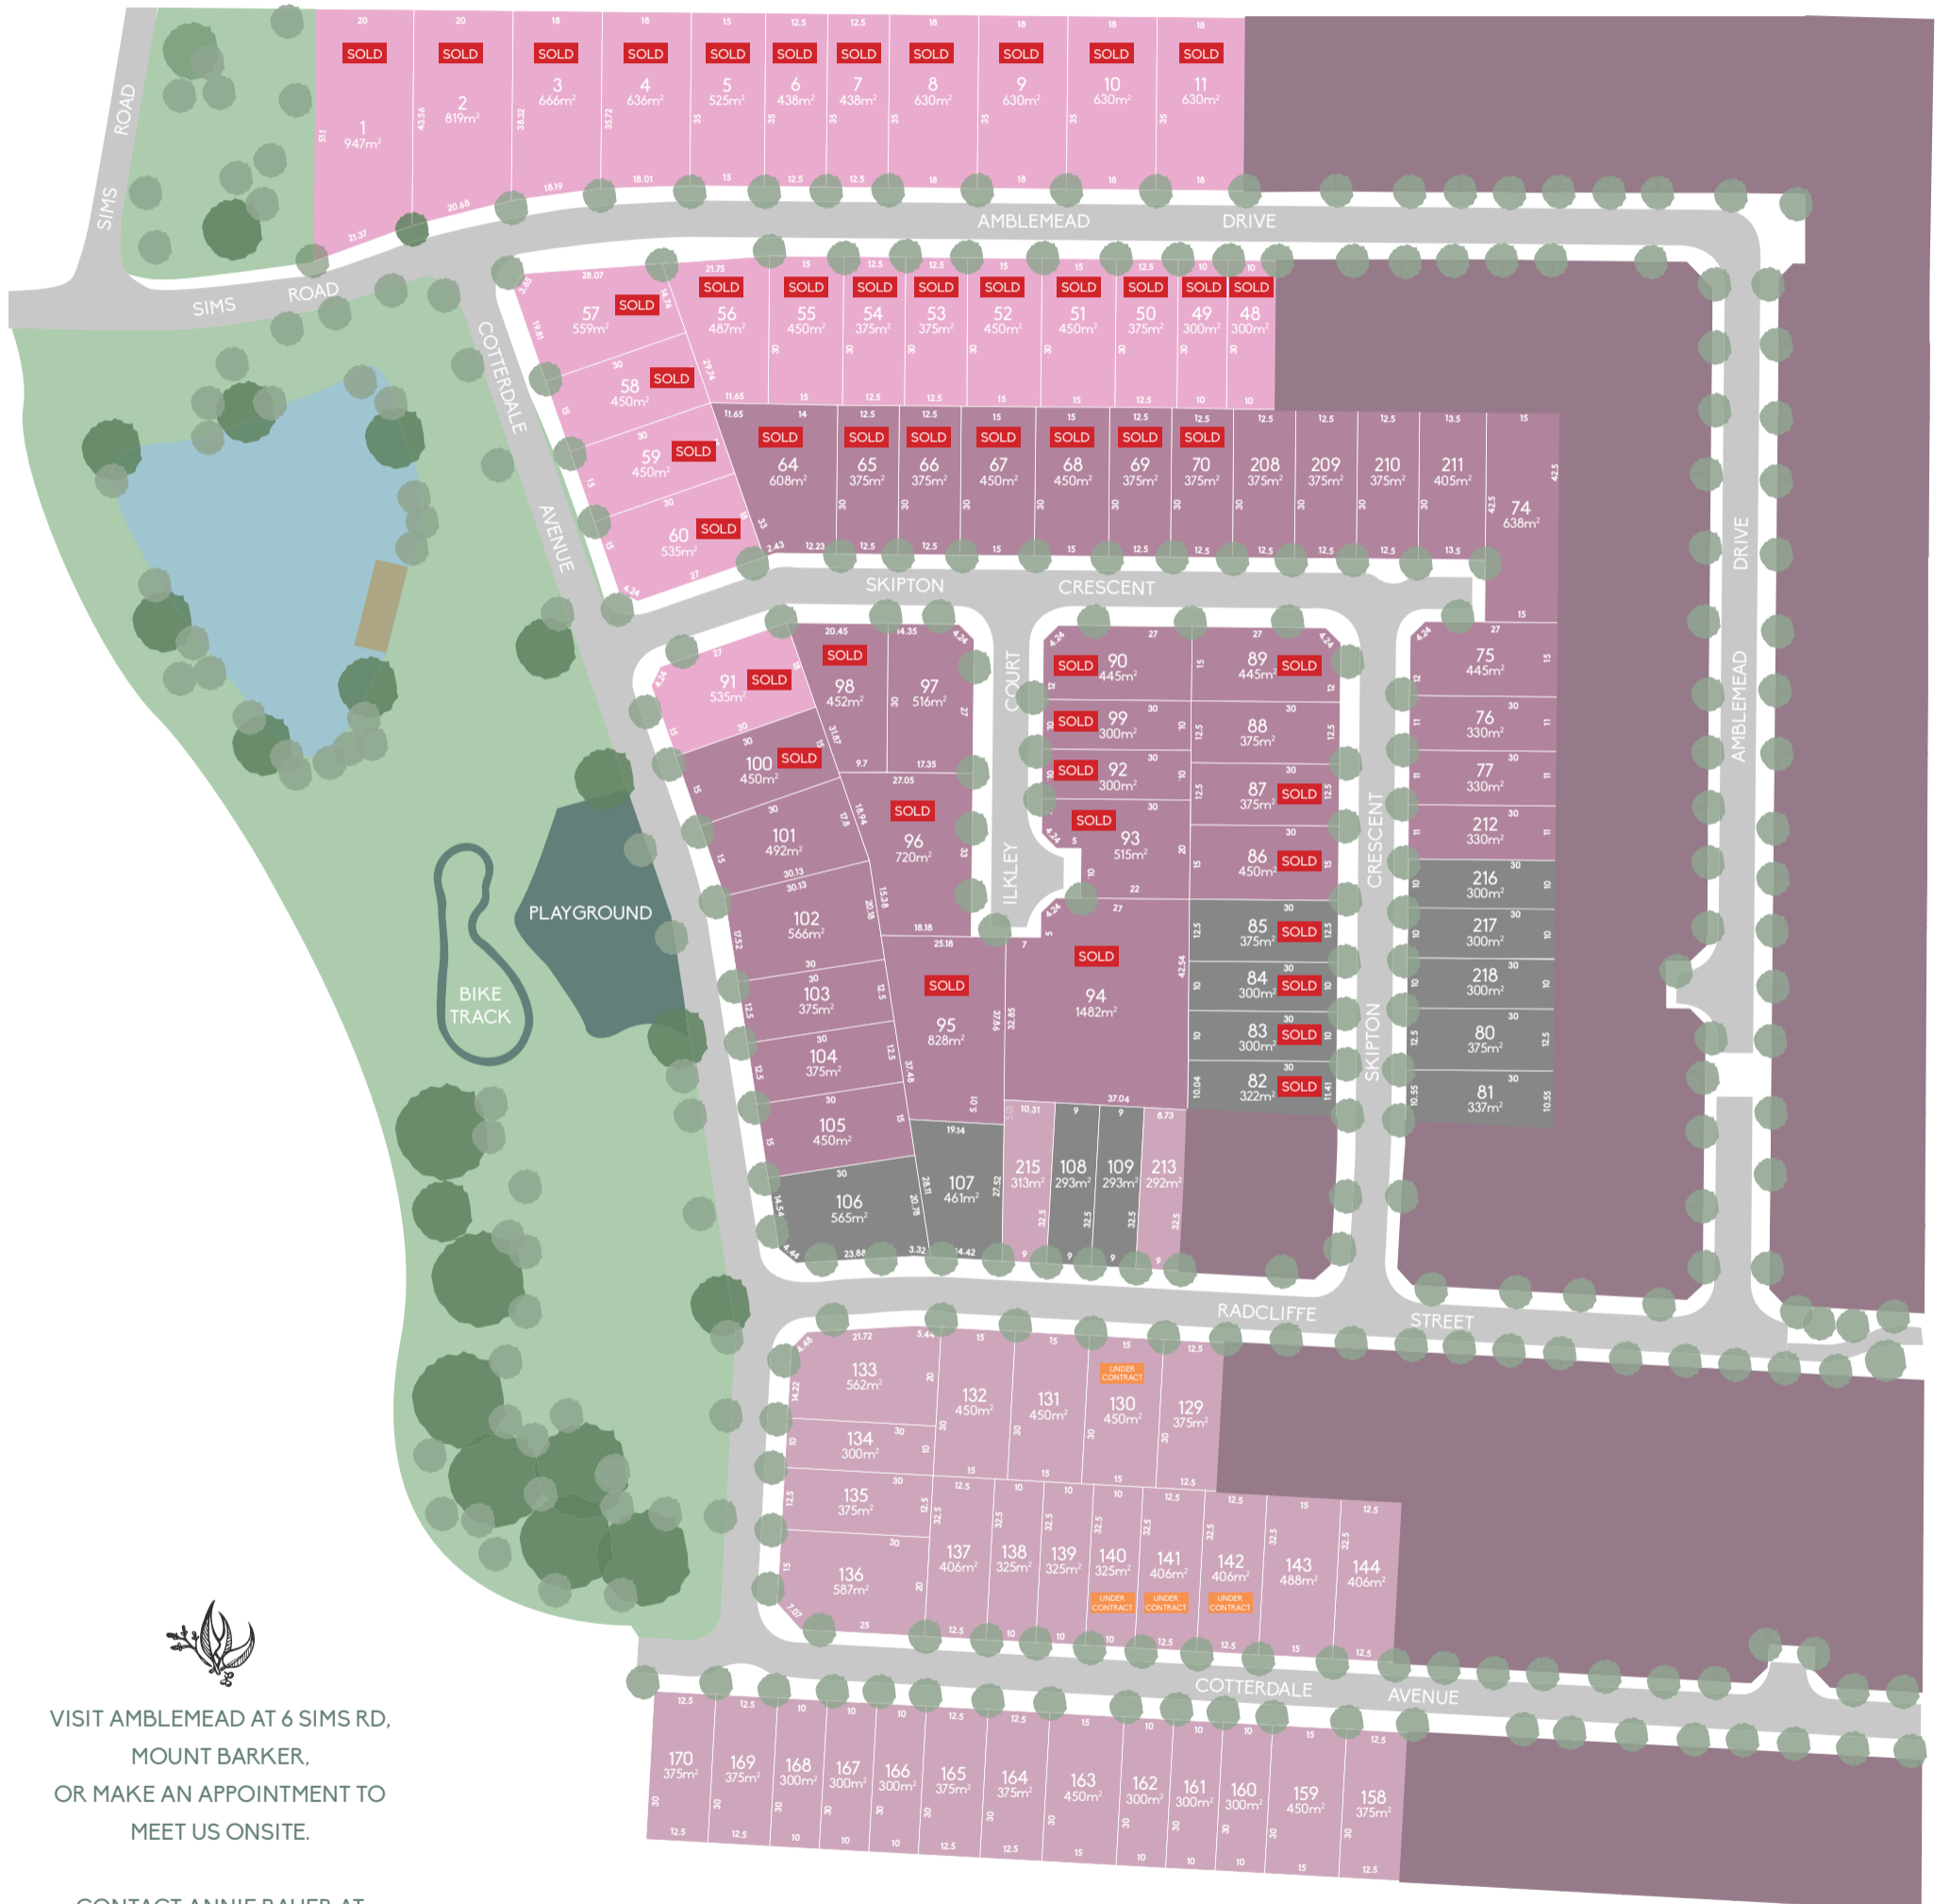

AMBLEMEAD

- at Mount Barker -

MASTERPLAN

Your story begins here...

VISIT AMBLEMEAD AT 6 SIMS RD,
MOUNT BARKER,
OR MAKE AN APPOINTMENT TO
MEET US ONSITE.

CONTACT ANNIE BAUER AT
CONNEKT URBAN PROJECTS
PHONE: 1300 715 700
AMBLEMEAD@CONNEKTUP.COM.AU

WWW.AMBLEMEAD.COM.AU
RLA 247093

- COTTERDALE RELEASE
- COLINDALE RELEASE
- SKIPTON RELEASE
- FUTURE RELEASE
- RESERVES
- AMBLEMEAD LAKE
- DESIGNER SERIES